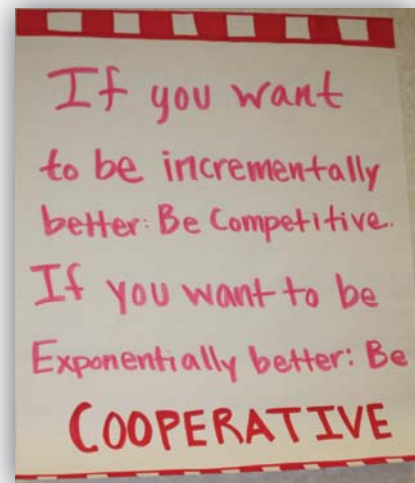

Exploring the cooperative value

Sign up today!

Go to:
<http://bit.ly/eBHBqX>

Fill out your forms and
fax them to:
(608) 258-4407

For more info call:
(651) 280-4901 or
(608) 258-4405

Don't miss your chance to...

- Develop new friendships and meet youth leaders from all over Minnesota and Wisconsin.
- Learn from exciting speakers with powerful messages about leadership and the value of cooperation.
- Discuss important teen issues.
- Solve challenging cooperative case studies.
- Attend the dance, and enjoy the Plaza's recreational activities.
- Watch a hypnotist perform and volunteer to participate in this hilarious session.
- Have FUN!